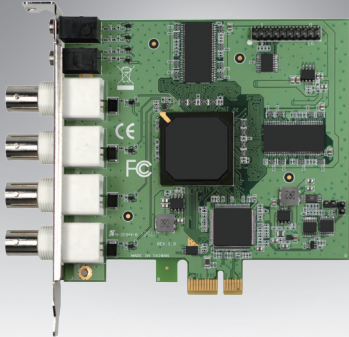

DVP-7637E

4-ch H.264 PCIe Video Capture Card with SDK

NEW

Features

- 4-channel composite video inputs with H.264 hardware compression
- 120/100 fps (NTSC/PAL) at 4CIF resolution for display
- 120/100 fps (NTSC/PAL) at up to 4CIF + CIF dual stream resolution for recording
- PCIe x1 host interface
- Supports Watchdog function
- Windows/Linux OS supported

Introduction

DVP-7637E is a PCI-bus, hardware compression video capture card with 4 analog video and 4 audio inputs. DVP-7637E supports H.264 base line compression format at up to 4CIF resolution at real-time frame rate (30/25fps) for each channel. With an easy-to-use software development kit (SDK) and flexibility to stack multiple cards, DVP-7637E is an ideal solution for various video capture applications or video surveillance.

Specifications

Video	Video Standard	Composite for NTSC/PAL
	Video Input	4 x BNC connectors
	Compression	H/W H.264
	Max. Display Rate	30/25 fps (NTSC/PAL) @ 4CIF/ch
	Max. Recording Rate	30/25 fps (NTSC/PAL) @ 4CIF + CIF dual stream/ch
	Connector	BNC / Male / 1.0Vp-p / 75Ω
Audio	Audio Input	4 x RCA
	Format	MONO/16 bits/8000 Hz
System Requirements	CPU (Display)	Intel Pentium 4 2.0 GHz
	CPU (Recording)	Intel Pentium 4 2.0 GHz
	Memory	512 MB
	VGA	1024 x 768, DirectX 9.0c
	Operating System	Windows XP/XPe/Vista/7; Linux 2.6.14 or higher; 32/64 bits
Physical Characteristics	Host Interface	PCIe x1
	Operating Temperature	-20 ~ 70° C (-4 ~ 158° F)
	Storing Temperature	-40 ~ 85° C (-40 ~ 185° F)
	Dimensions	105 x 101 mm
Safety	CE/FCC	

- Software Library
- SDK Manual
- Sample Program

Connection Diagram

Ordering Information

Part Number	Description
DVP-7637E	4-ch H.264 PCI Video Capture Card with SDK

Packing List

Item	Amount
DVP-7637E Capture Card	1 (piece)
Audio Cable	2 (piece)
Watchdog Cable (Option)	1 (piece)