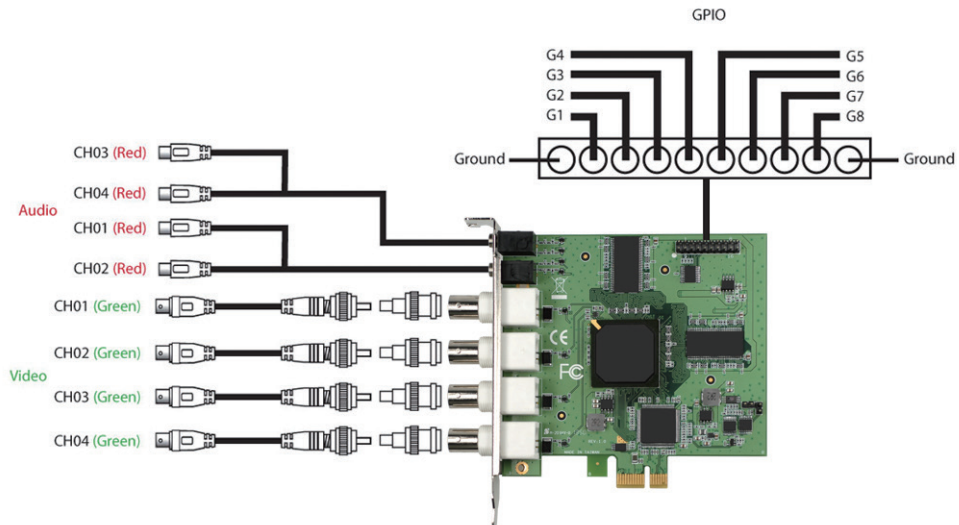

DVP-7637E

4-ch H.264 PCIe Video Capture Card with SDK

NEW

Features

- 4-channel composite video inputs with H.264 hardware compression
- 120/100 fps (NTSC/PAL) at 4CIF resolution for display
- 120/100 fps (NTSC/PAL) at up to 4CIF + CIF dual stream resolution for recording
- PCIe x1 host interface
- Supports Watchdog function
- Windows/Linux OS supported

Introduction

DVP-7637E is a PCI-bus, hardware compression video capture card with 4 analog video and 4 audio inputs. DVP-7637E supports H.264 base line compression format at up to 4CIF resolution at real-time frame rate (30/25fps) for each channel. With an easy-to-use software development kit (SDK) and flexibility to stack multiple cards, DVP-7637E is an ideal solution for various video capture applications or video surveillance.

Specifications

Video	Video Standard	Composite for NTSC/PAL
	Video Input	4 x BNC connectors
	Compression	H/W H.264
	Max. Display Rate	30/25 fps (NTSC/PAL) @ 4CIF/ch
	Max. Recording Rate	30/25 fps (NTSC/PAL) @ 4CIF + CIF dual stream/ch
	Connector	BNC / Male / 1.0Vp-p / 75Ω
Audio	Audio Input	4 x RCA
	Format	MONO/16 bits/8000 Hz
System Requirements	CPU (Display)	Intel Pentium 4 2.0 GHz
	CPU (Recording)	Intel Pentium 4 2.0 GHz
	Memory	512 MB
	VGA	1024 x 768, DirectX 9.0c
	Operating System	Windows XP/XPe/Vista/7; Linux 2.6.14 or higher; 32/64 bits
Physical Characteristics	Host Interface	PCIe x1
	Operating Temperature	-20 ~ 70° C (-4 ~ 158° F)
	Storing Temperature	-40 ~ 85° C (-40 ~ 185° F)
	Dimensions	105 x 101 mm
Safety	CE/FCC	

- Software Library
- SDK Manual
- Sample Program

Connection Diagram

Ordering Information

Part Number	Description
DVP-7637E	4-ch H.264 PCI Video Capture Card with SDK

Packing List

Item	Amount
DVP-7637E Capture Card	1 (piece)
Audio Cable	2 (piece)
Watchdog Cable (Option)	1 (piece)