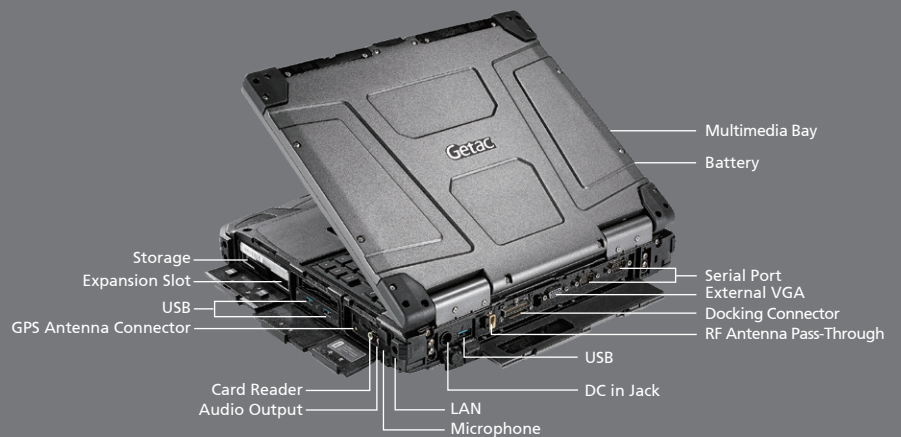

B300 FULLY RUGGED NOTEBOOK

- 8th Generation Intel® Core™ i7 / i5 vPro™ Processor
- 13.3" Getac QuadraClear® Sunlight Readable Display up to 1400 Nits
- Enhanced Enterprise Security with optional Intel vPro, Windows Disk Encryption, TPM 2.0 and many more multi-factor authentication options
- Extreme ruggedness with 4ft operating drop rating, vibration and sand resistant and operating temperatures of -29°C ~ 60°C (-20°F ~ 140°F)